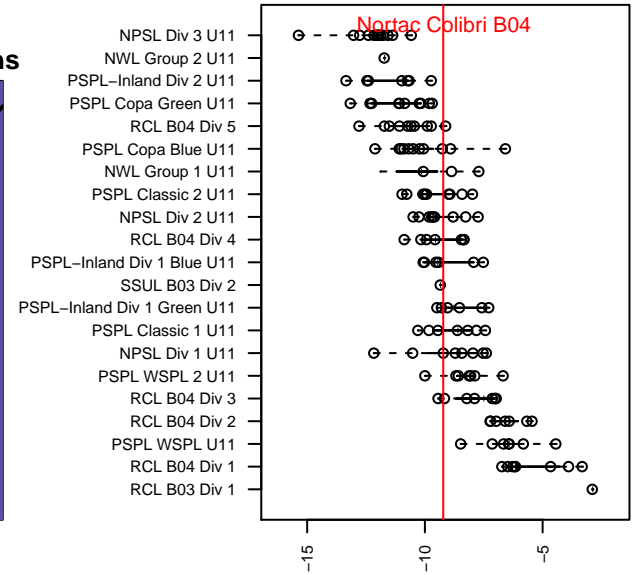

# Nortac Colibri B04

North Tacoma SC  
 Tacoma, WA  
 B04 total strength=327  
 attack=0.38 defense=0.1  
 fall league = NPSL Div 1 U11  
 spr league = Spr NPSL Div 2 U11  
 notes= Jose Ramos 2015

alt names used:  
 Nortac Colibri Jose  
 Nortac Colibri Jose

Venues played:  
 2015 NPSL Division 1 U11  
 2015 Spr NPSL Division 2 U11

**attack and defense variance (black dot)  
relative to other teams  
and top 10 in region**

**attack and defense rating  
relative to others at age  
and all opponents in last 13 months**