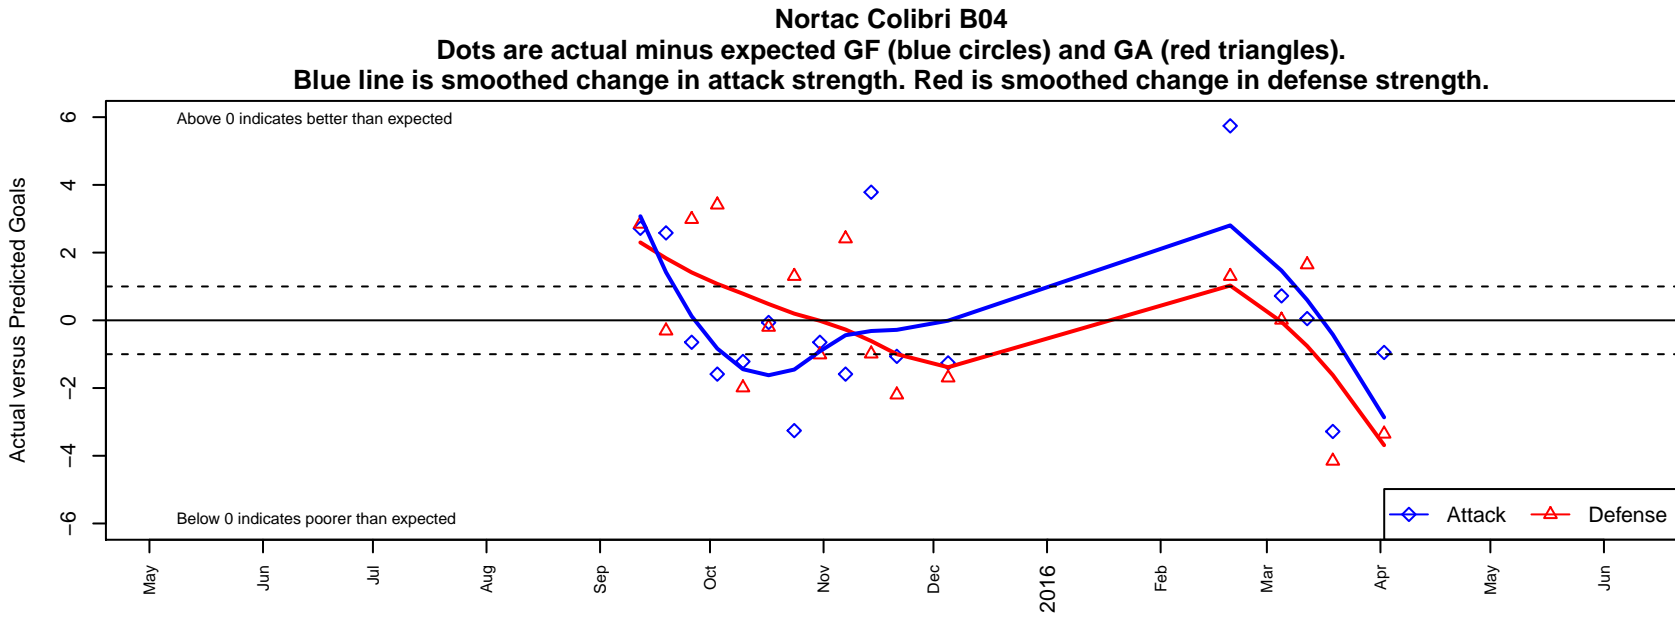

# Nortac Colibri B04

North Tacoma SC  
 Tacoma, WA  
 B04 total strength=327  
 attack=0.38 defense=0.1  
 fall league = NPSL Div 1 U11  
 spr league = Spr NPSL Div 2 U11  
 notes= Jose Ramos 2015

alt names used:  
 Nortac Colibri Jose  
 Nortac Colibri Jose

Venues played:  
 2015 NPSL Division 1 U11  
 2015 Spr NPSL Division 2 U11

**attack and defense variance (black dot)  
relative to other teams  
and top 10 in region**

**attack and defense rating  
relative to others at age  
and all opponents in last 13 months**